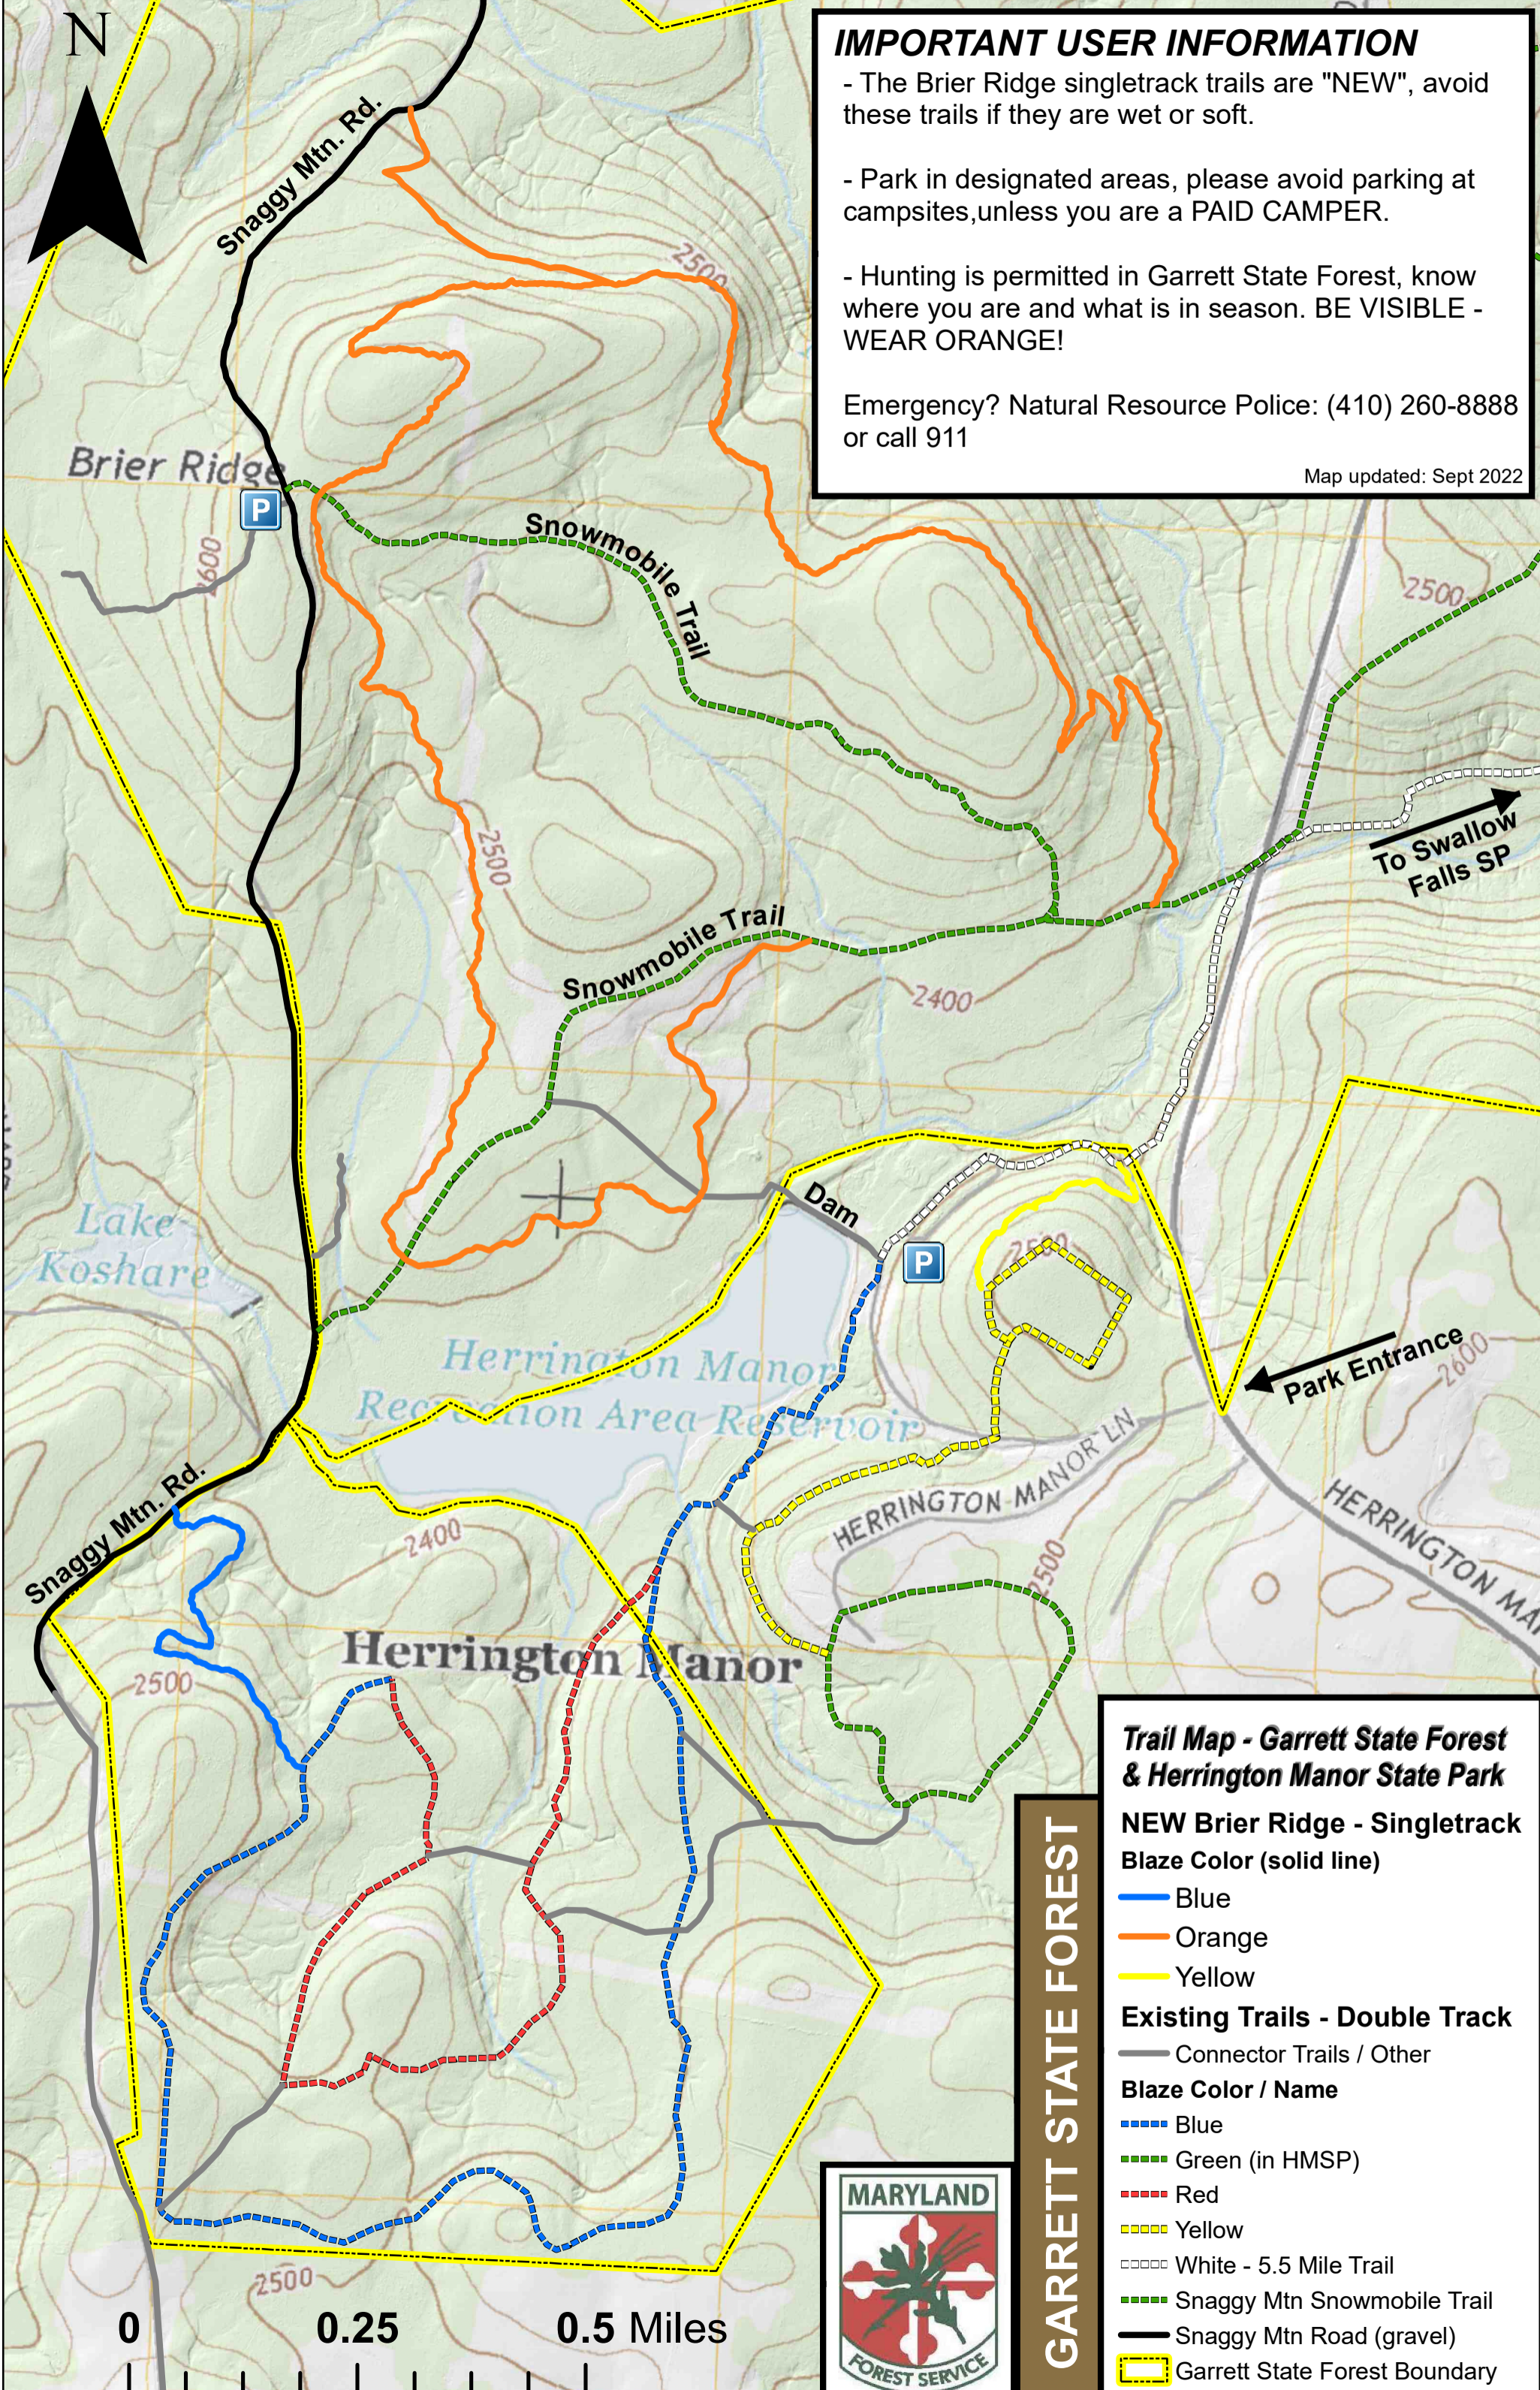

N

IMPORTANT USER INFORMATION

- The Brier Ridge singletrack trails are "NEW", avoid these trails if they are wet or soft.
- Park in designated areas, please avoid parking at campsites, unless you are a PAID CAMPER.
- Hunting is permitted in Garrett State Forest, know where you are and what is in season. BE VISIBLE - WEAR ORANGE!

Emergency? Natural Resource Police: (410) 260-8888 or call 911

Map updated: Sept 2022

Trail Map - Garrett State Forest & Herrington Manor State Park

NEW Brier Ridge - Singletrack Blaze Color (solid line)

- Blue
- Orange
- Yellow

Existing Trails - Double Track

- Connector Trails / Other
- Blaze Color / Name
 - Blue
 - Green (in HMSP)
 - Red
 - Yellow
 - White - 5.5 Mile Trail
 - Snaggy Mtn Snowmobile Trail
 - Snaggy Mtn Road (gravel)
 - Garrett State Forest Boundary

GARRETT STATE FOREST