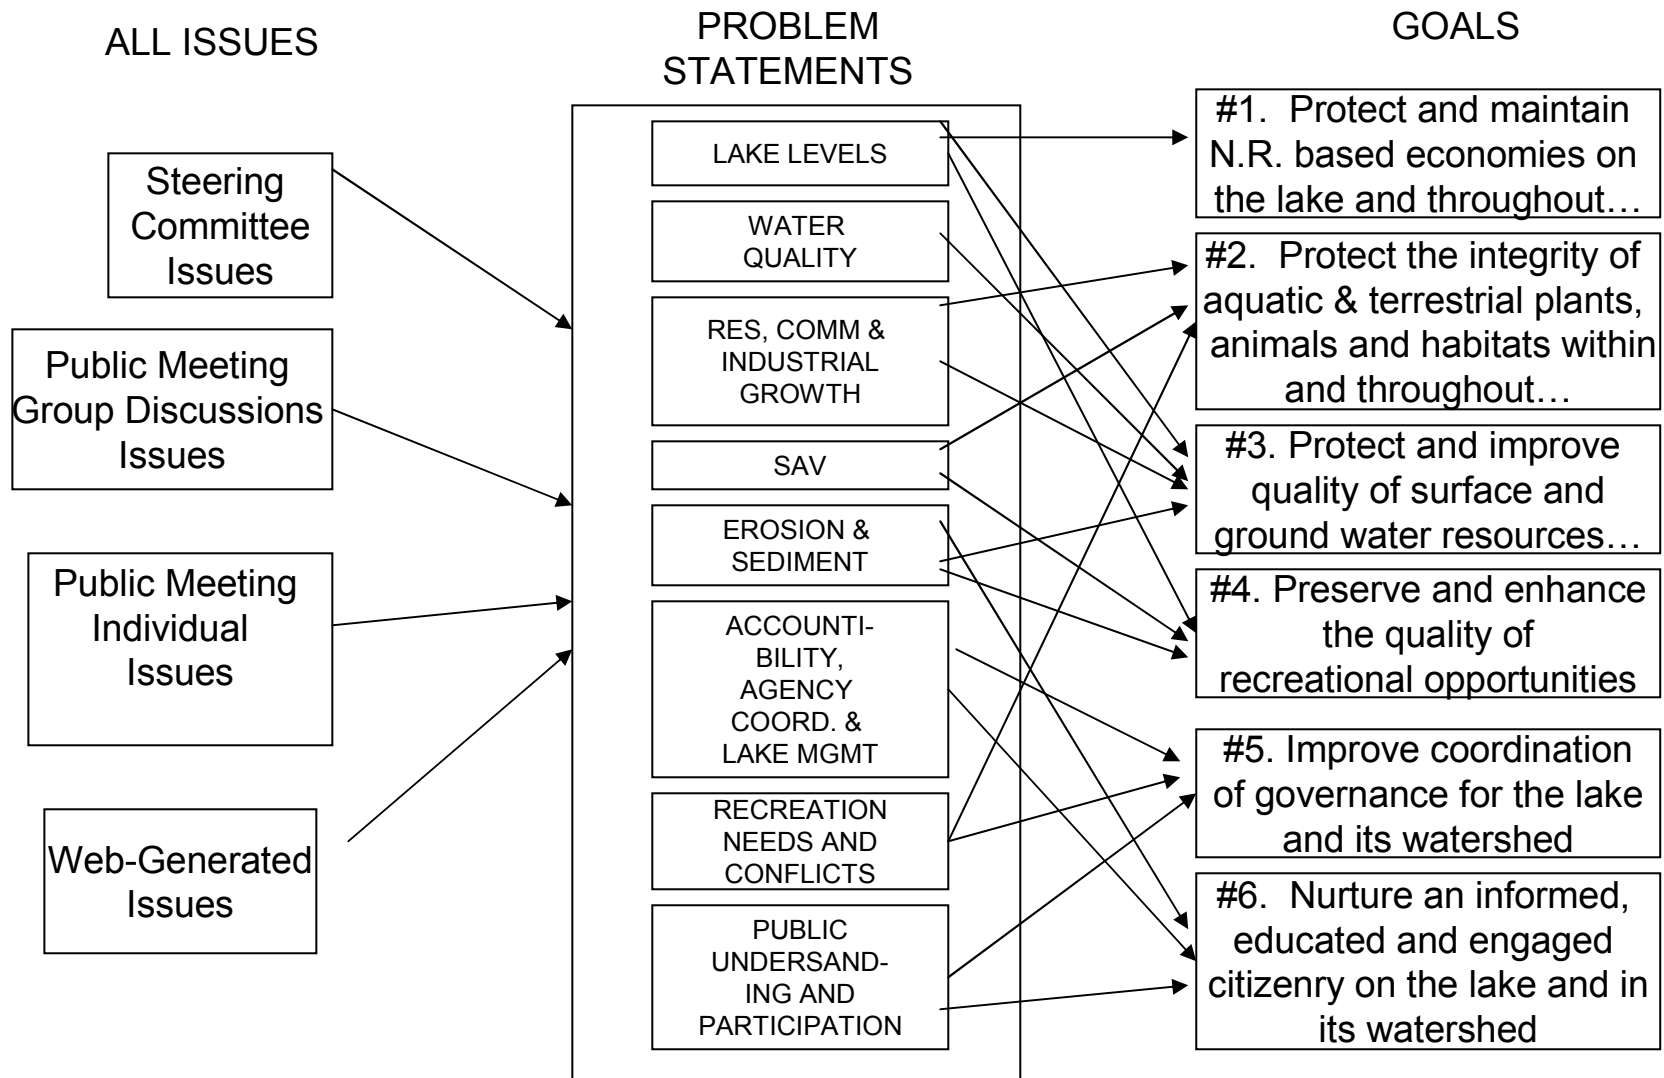

Deep Creek Lake Watershed
Plan
From Issues to Action

PERT CHART

Program ***E***valuation ***R***evuew ***T***echnique

From Issues To Action

From Issues to Action